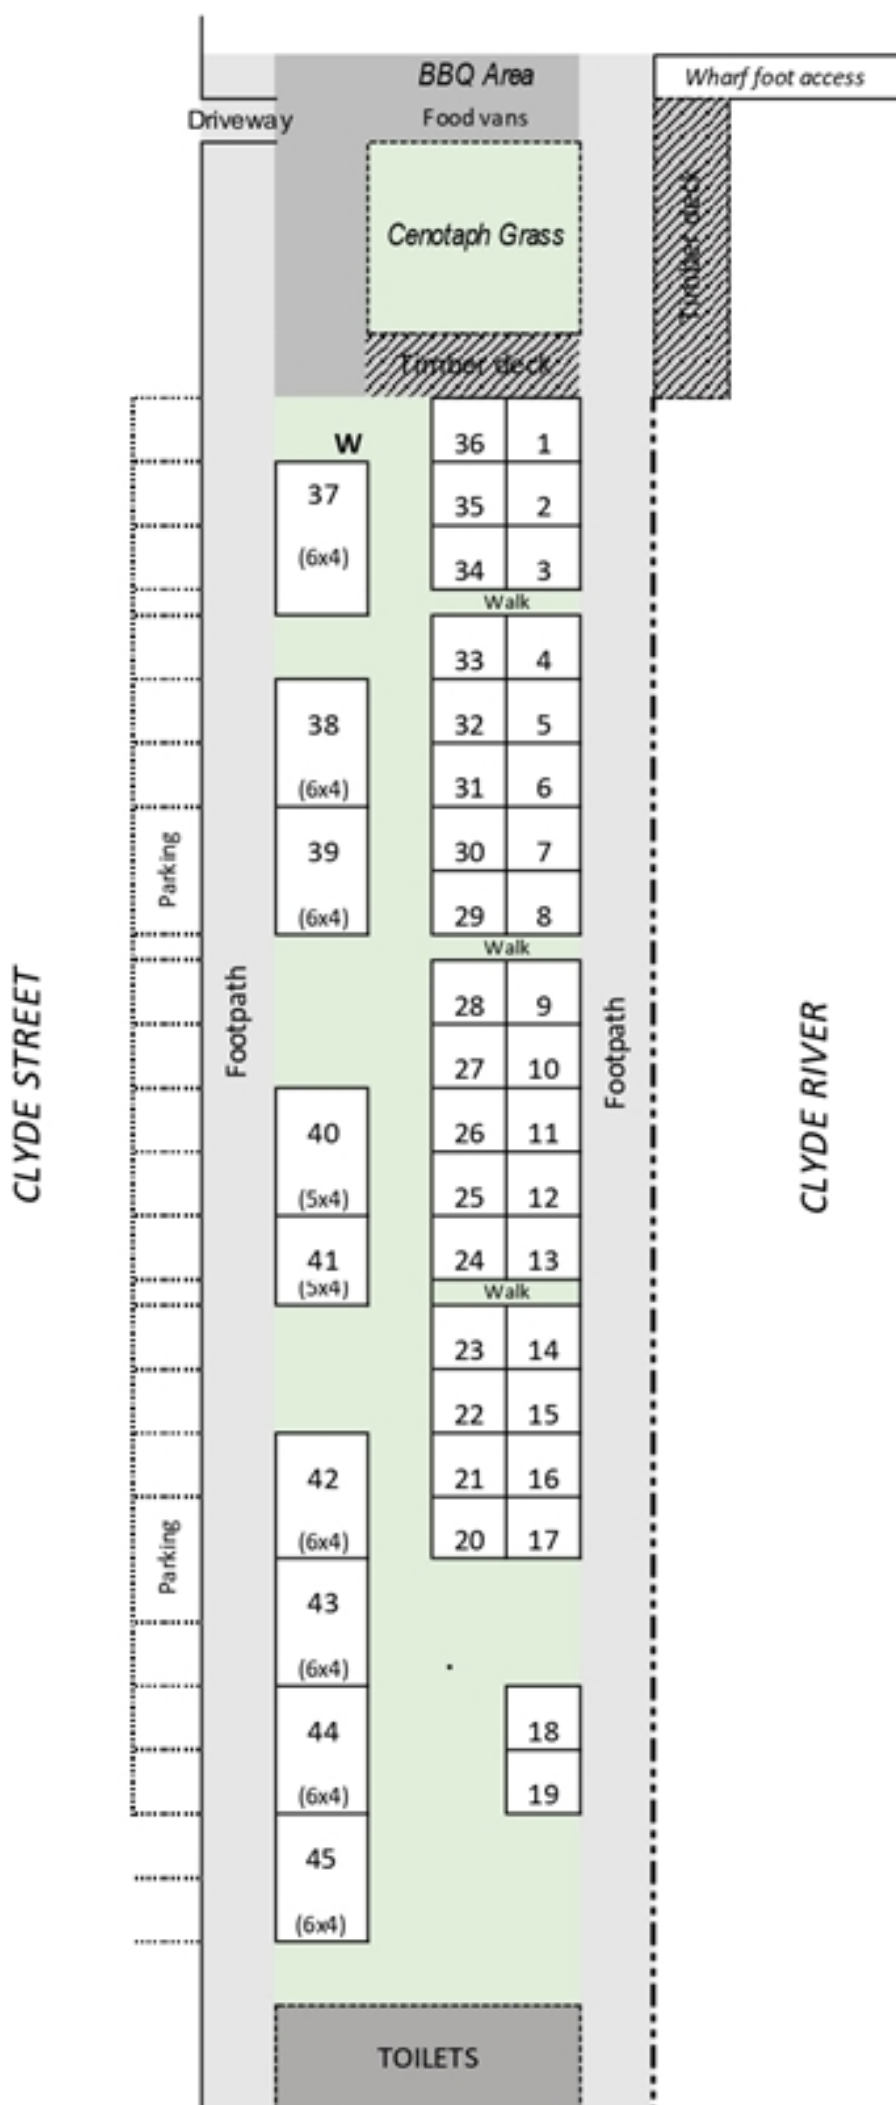

ROTARY BATEMANS BAY SUNDAY MARKETS SITE MAP - EAST

ROTARY MARKETS - SITE SIZE AND COSTS

		PERM	CASUAL
Sites 1-36	(4m x 4m)	\$30	\$35
Larger sites	(5m x 4m)	\$35	\$40
Larger sites	(6m x 4m)	\$40	\$45
Double 4x4		\$50	\$60
Double 5x4		\$60	\$70
Double 6x4		\$70	\$80

ROTARY BATEMANS BAY SUNDAY MARKETS SITE MAP - WEST